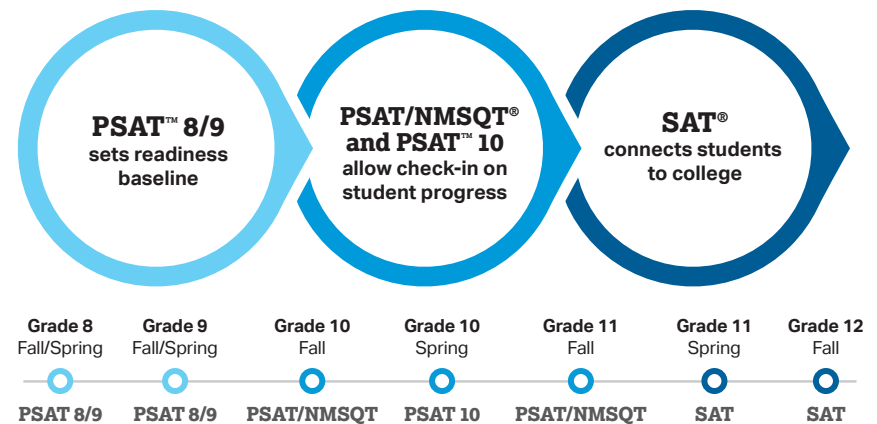

Schools can now order and administer the SAT® to any number of students. SAT School Day delivers the SAT in school, on a regular school day, like the PSAT-related assessments. Schools can order any of the entire SAT Suite of Assessments—the SAT, PSAT/NMSQT®, PSAT™ 10, and PSAT™ 8/9—in one place, with the ability to choose between multiple test days.

This reference guide outlines the similarities and differences across our in-school and weekend assessments to help you better understand how the SAT Suite of Assessments can work best for your school.

Schools that are already scheduled to be a test center for Saturday SAT testing can also participate in SAT School Day.

If you need a school code, apply at: aiform.cds-prod.collegeboard.org